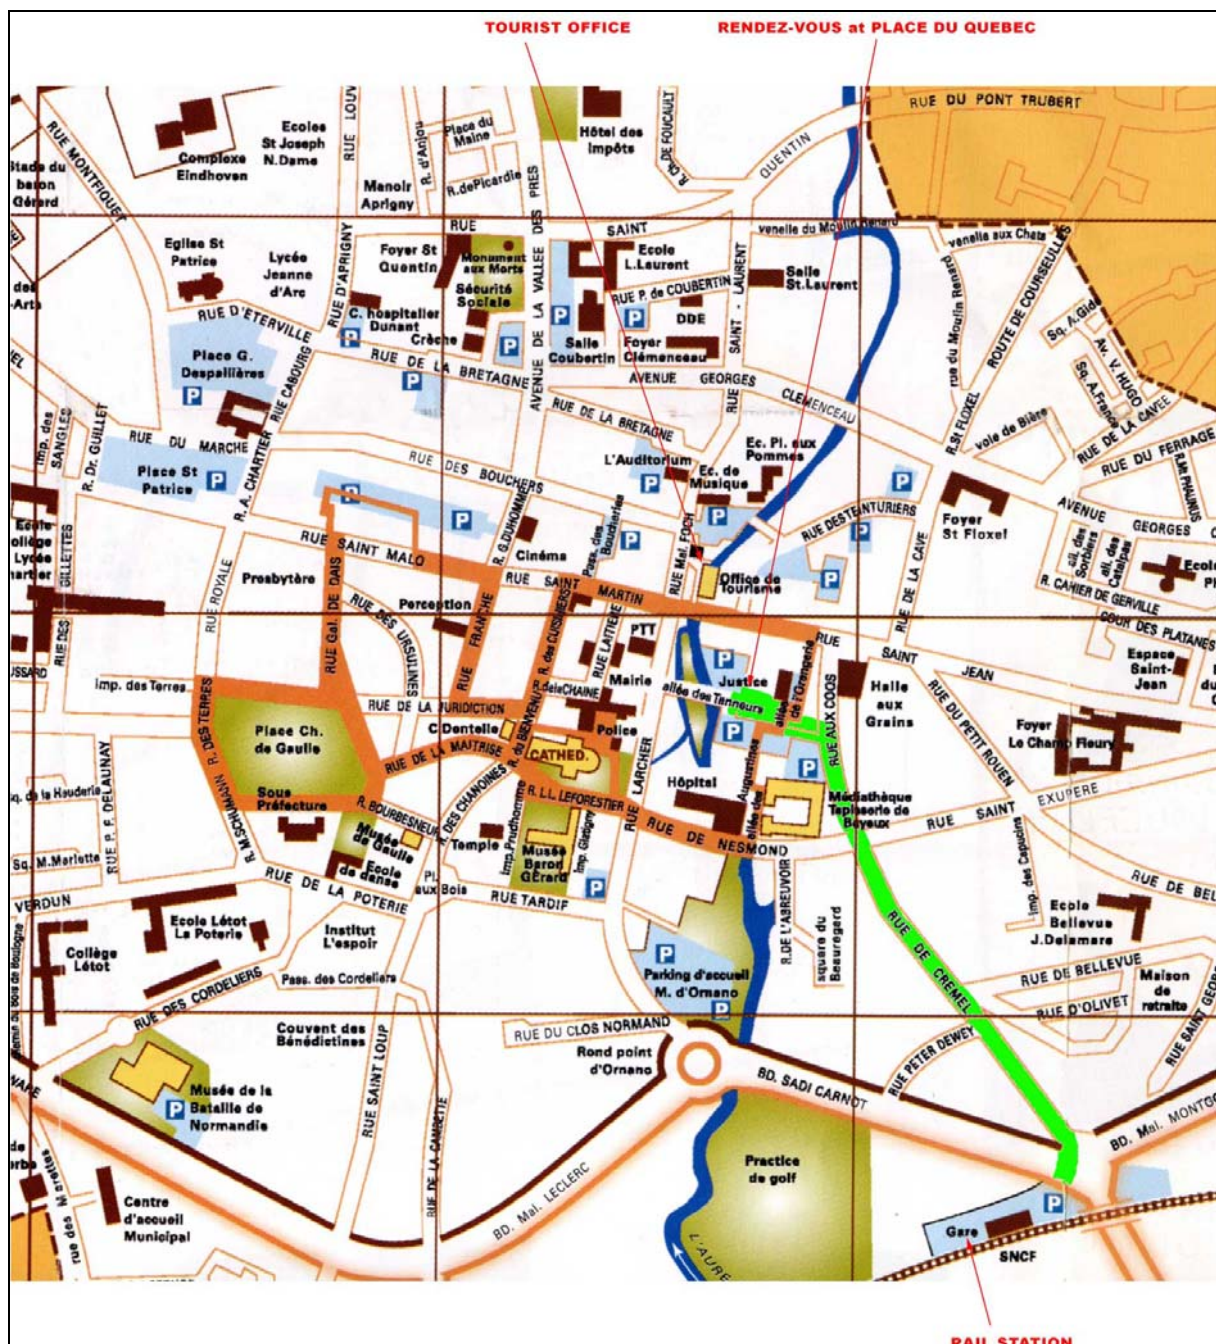

All our tours start from "Place du Quebec" in Bayeux. Place du Quebec is located between the Famous Tapistry of Bayeux and the Tourist office

TOWN MAP of BAYEUX (from the rail station, follow the green circuit)